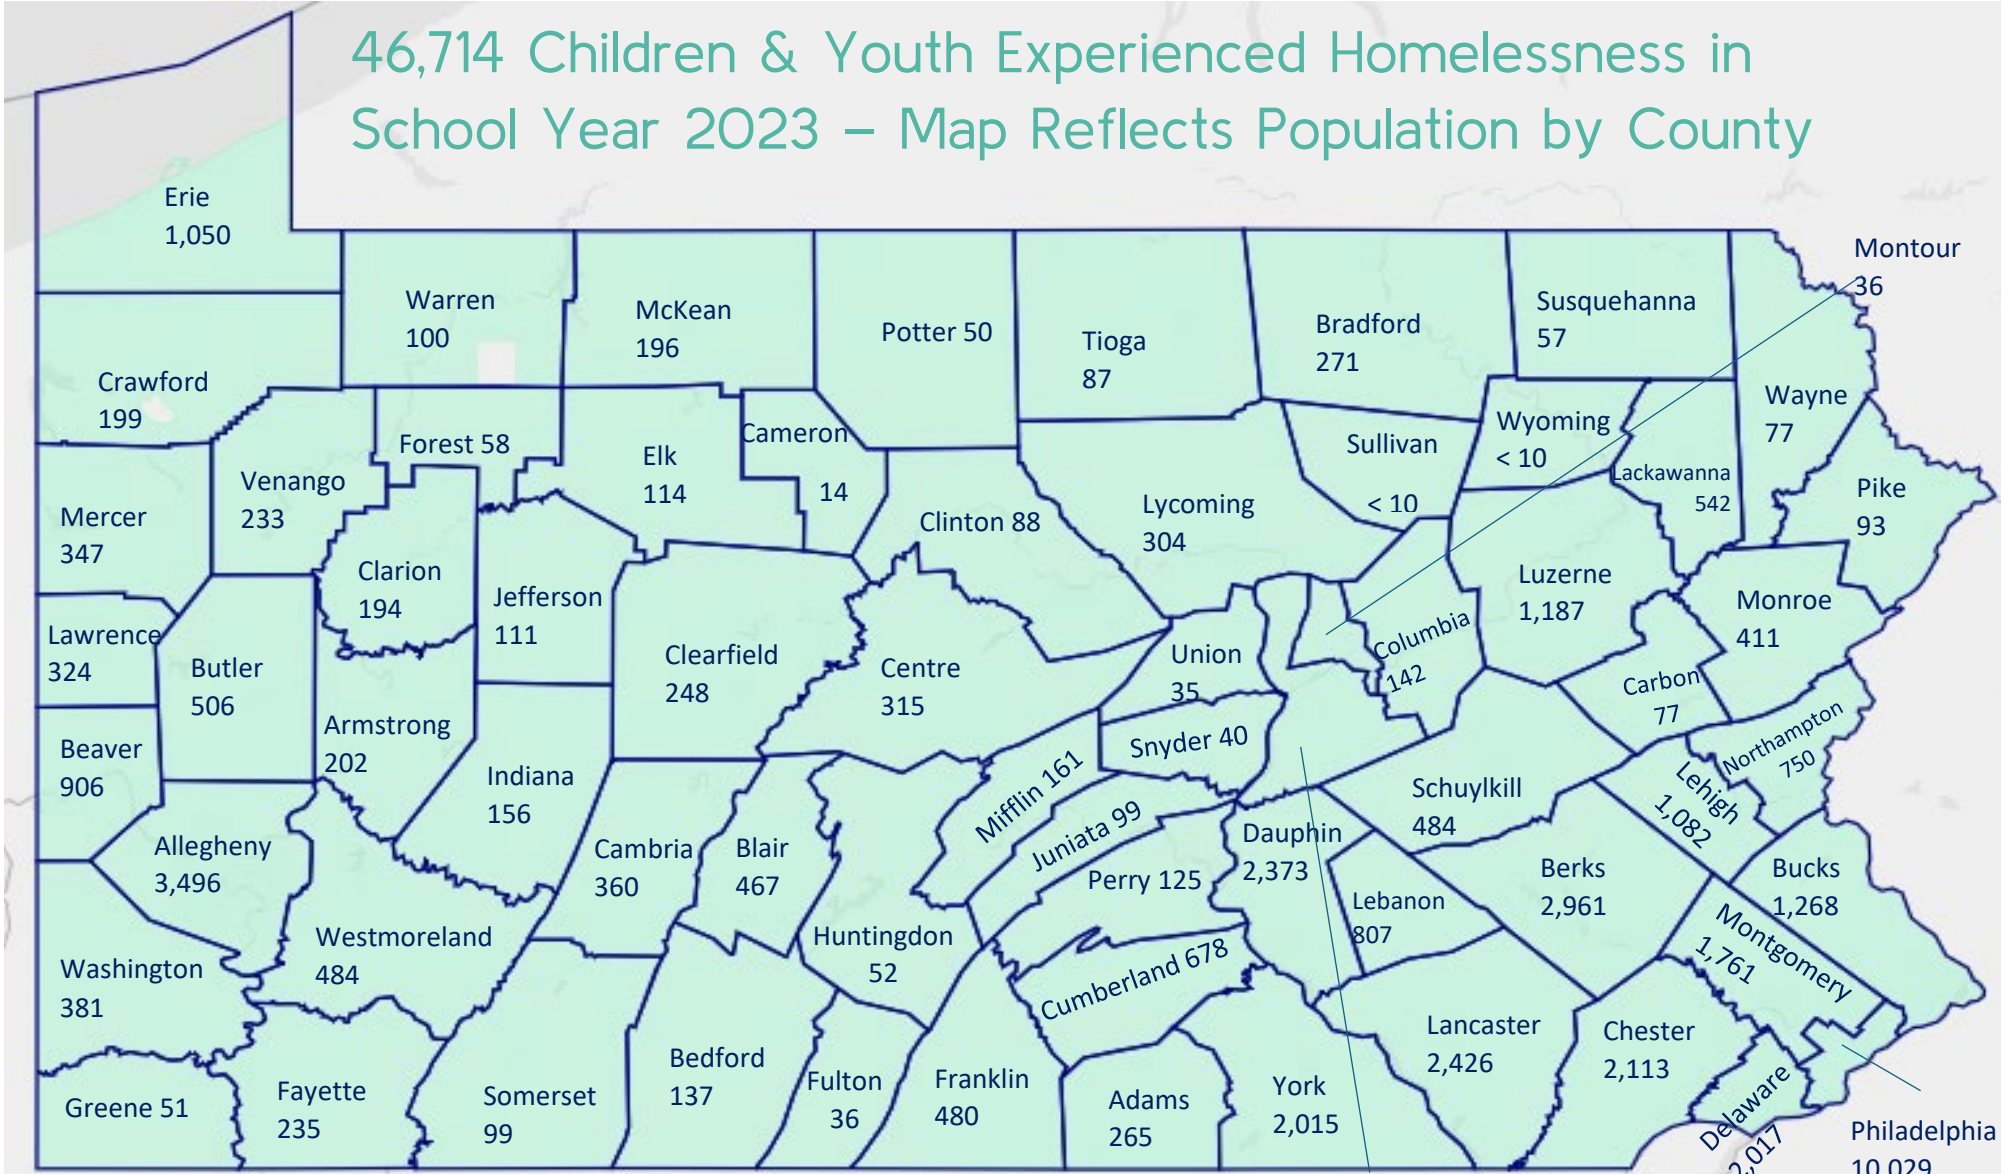

46,714 Children & Youth Experienced Homelessness in School Year 2023 – Map Reflects Population by County

Developed by HopePHL in December, 2024 using data source at <https://bit.ly/4eZCRHk>

www.hopephl.org