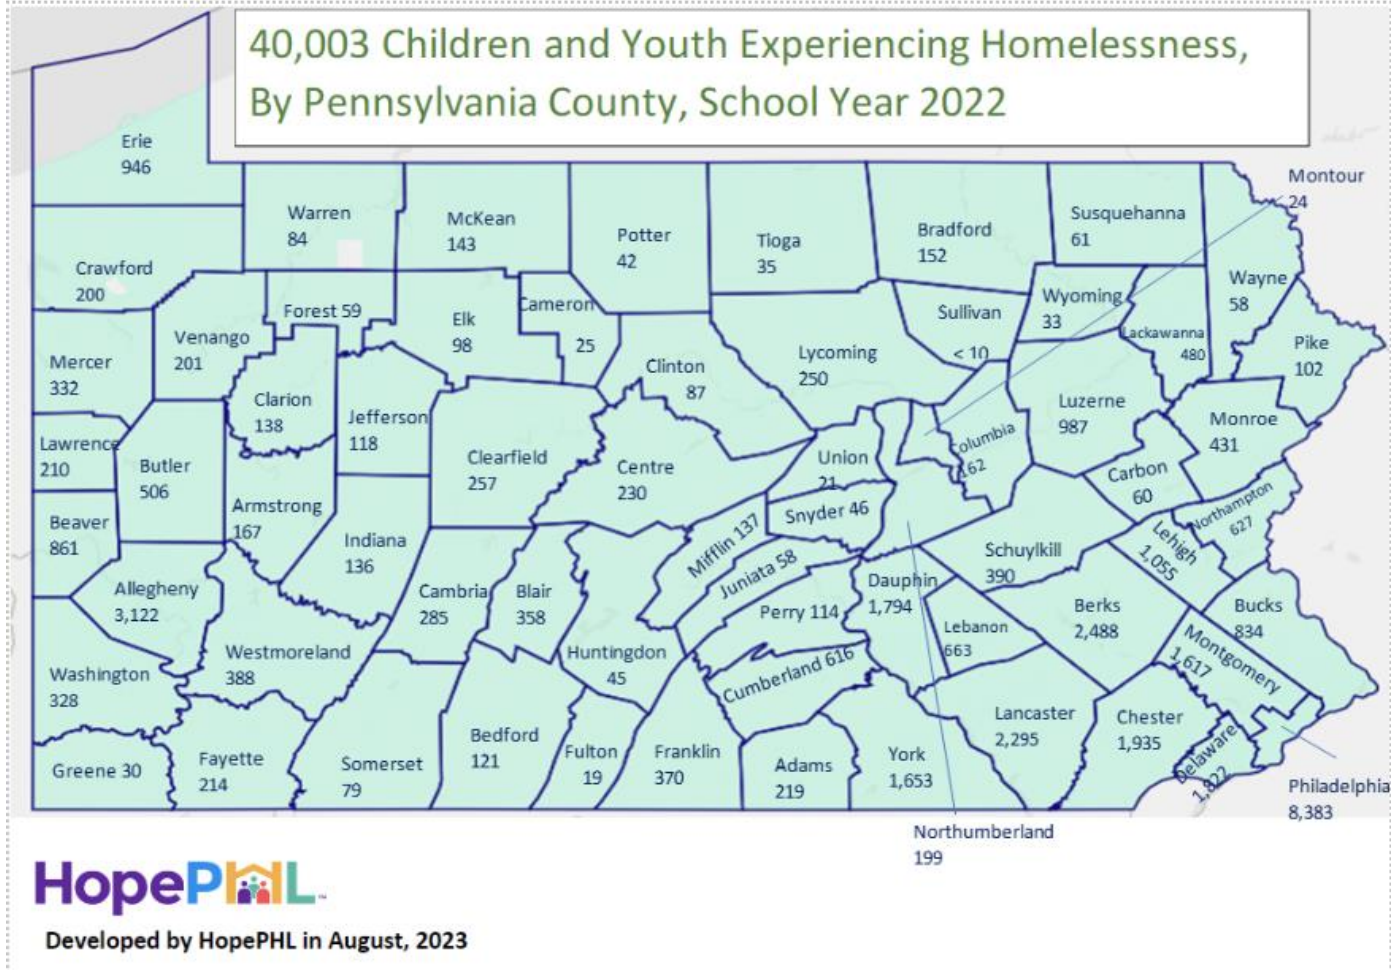

4. HopePHL supports the PDE’s eight recommendations in the report, **especially** the suggestion to establish connections between shelters and pre-kindergarten programs.

Findings:

Number of Children and Youth Experiencing Homelessness, School Years (SY) 2020 to 2022, Pennsylvania			
County	SY 2020	SY 2021	SY 2022
Adams	233	198	219
Allegheny	3,212	2,836	3,122